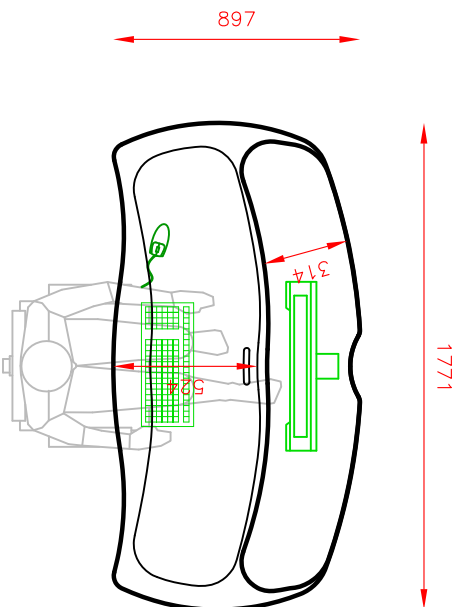

PROMEDIA FULL SPECS

PLAN VIEW

FRONT ELEVATION

SIDE SECTION

			
TITLE: PROMEDIA LAYOUT DATE: 10-06-08		PROJECT: AKA DESIGN CLIENT: VARIOUS LOCATION: VARIOUS DRAWING NO: 100 2 AL A	
INFO: www.srpdesign.com email: info@srpdesign.com Tel: +44 (0)20 8829 9100 Fax: +44 (0)20 8829 9148		A MEMBER OF THE AKA GROUP PROJECT NO:	
This design and drawing is the exclusive property of SRP Design Limited. It is not to be used, copied, reproduced, or otherwise disseminated without the prior written consent of SRP Design Limited.			