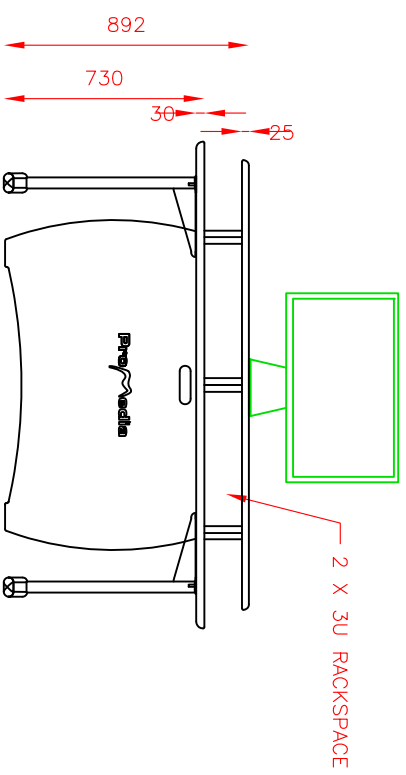

PROMEDIA FULL SPECS

PLAN VIEW

FRONT ELEVATION

SIDE SECTION

			
TITLE: PROMEDIA LAYOUT DATE: 10-06-08		PROJECT: AKA DESIGN CLIENT: VARIOUS LOCATION: VARIOUS DRAWING NO: 100 2 AL A	
INFO: www.srpdesign.com email: info@srpdesign.com Tel: +44 (0)20 8829 9100 Fax: +44 (0)20 8829 9148		A MEMBER OF THE AKA GROUP PROJECT NO:	
This design and drawing is the exclusive property of SRP Design Limited. It is not to be used, copied, reproduced, or otherwise disseminated without the prior written consent of SRP Design Limited.			