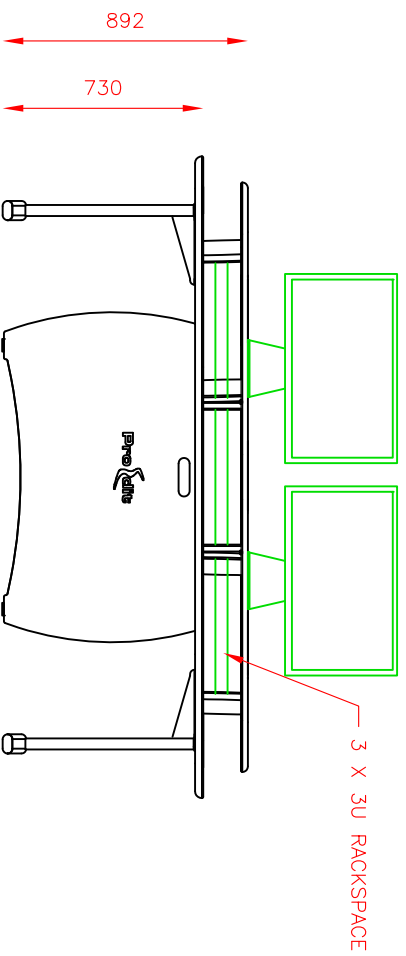

# AKA DESIGN :: PROLITE FULL SPECS

**PLAN VIEW**

**FRONT ELEVATION**

**SIDE ELEVATION**

			
info: <a href="mailto:info@akadesign.com">info@akadesign.com</a> email: <a href="mailto:info@akadesign.com">info@akadesign.com</a> tel: +44 (0)20 8829 9100 fax: +44 (0)20 8829 9168		TITLE: <b>PROLITE LAYOUT</b> DATE: <b>11/2011</b> PROJECT: <b>AKA DESIGN</b> CLIENT: <b>VARIOUS</b> PROJECT TYPE: <b>VARIOUS</b> PROJECT LOCATION: <b>VARIOUS</b> PROJECT NUMBER: <b>10-06-08</b> SCALE: <b>1/10 @ A1</b> REV: <b>A</b>	
<small>This design and drawing is the exclusive property of AKA Design. It is not to be used, copied, reproduced, or otherwise disseminated without the express written permission of AKA Design.</small>			