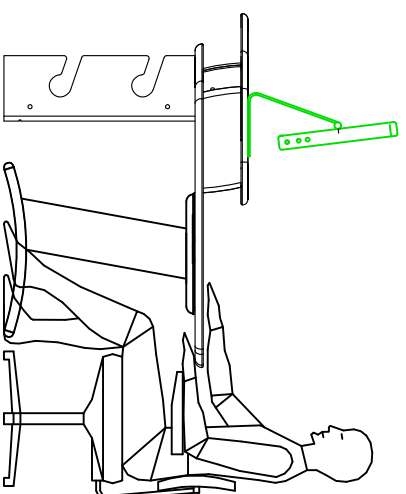

# AKA DESIGN :: PROLITE FULL SPECS

**PLAN VIEW**

**FRONT ELEVATION**

**SIDE ELEVATION**

			
info: <a href="mailto:info@akadesign.com">info@akadesign.com</a> email: <a href="mailto:info@akadesign.com">info@akadesign.com</a> tel: +44 (0)20 8829 9100 fax: +44 (0)20 8829 9168		TITLE: <b>PROLITE LAYOUT</b> DATE: <b>11/2011</b> PROJECT: <b>AKA DESIGN</b> CLIENT: <b>VARIOUS</b> PROJECT TYPE: <b>VARIOUS</b> PROJECT LOCATION: <b>VARIOUS</b> PROJECT NUMBER: <b>10-06-08</b> SCALE: <b>1/10 @ A1</b> REV: <b>A</b>	
<small>This design and drawing is the exclusive property of AKA Design. It is not to be used, copied, reproduced, or otherwise disseminated without the express written permission of AKA Design.</small>			