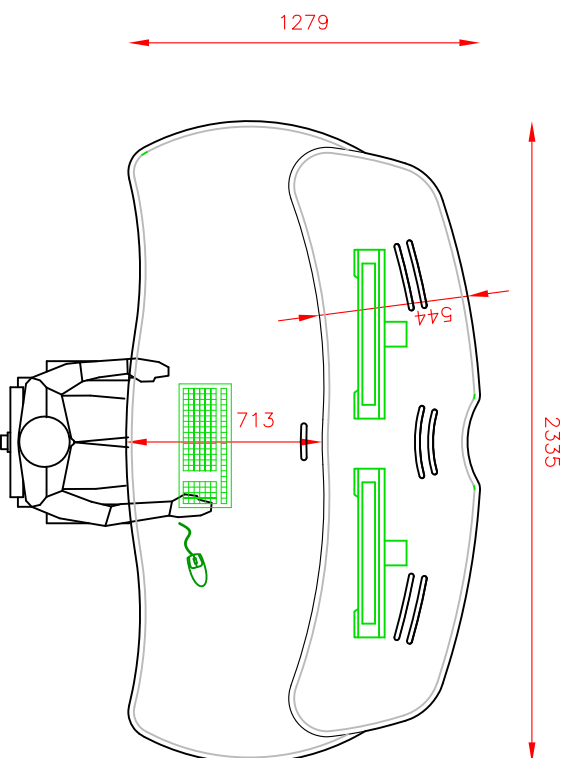

# AKA DESIGN :: PROLITE FULL SPECS

**PLAN VIEW**

**FRONT ELEVATION**

**SIDE ELEVATION**

			
info: <a href="mailto:info@akadesign.com">info@akadesign.com</a> email: <a href="mailto:info@akadesign.com">info@akadesign.com</a> tel: +44 (0)20 8829 9100 fax: +44 (0)20 8829 9168		TITLE: <b>PROLITE LAYOUT</b> DATE: <b>11/2011</b> PROJECT: <b>AKA DESIGN</b> CLIENT: <b>VARIOUS</b> PROJECT TYPE: <b>VARIOUS</b> PROJECT LOCATION: <b>VARIOUS</b> PROJECT NUMBER: <b>10-06-08</b> SCALE: <b>1/10 @ A1</b> REV: <b>A</b>	
<small>This design and drawing is the exclusive property of AKA Design. It is not to be used, copied, reproduced, or otherwise disseminated without the express written permission of AKA Design.</small>			