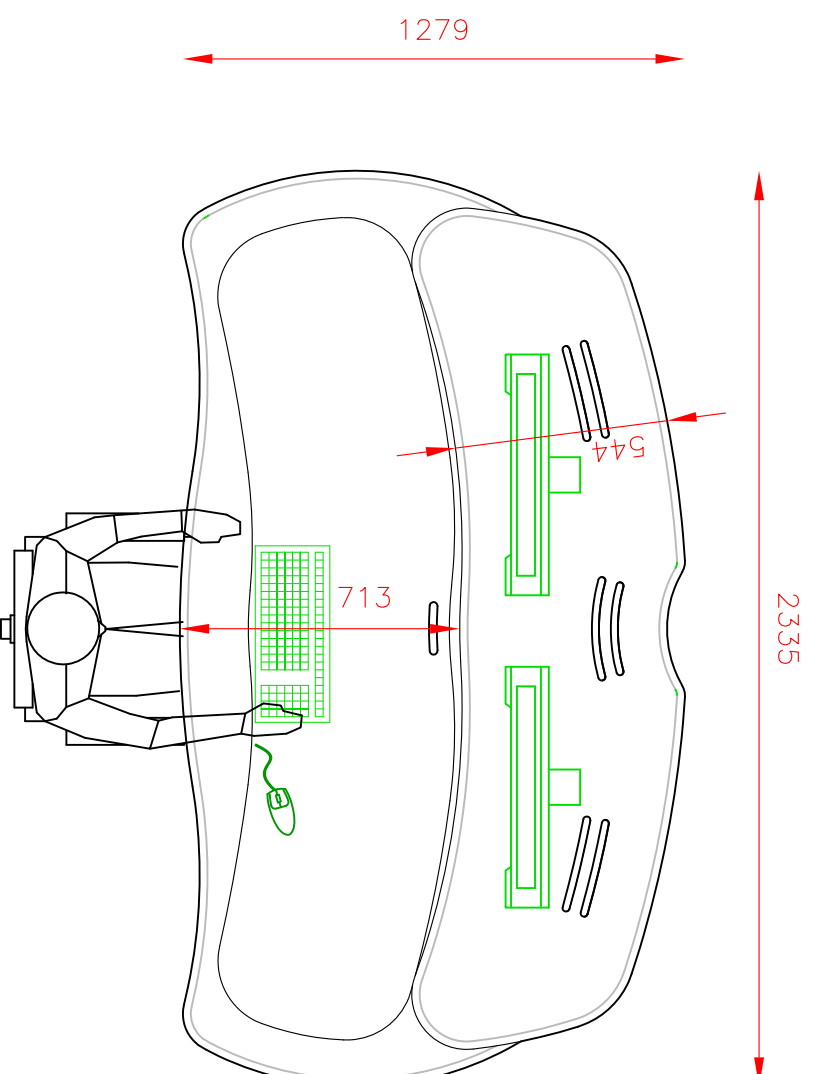

PROEDIT FULL SPECS

PLAN VIEW

FRONT ELEVATION

SIDE ELEVATION

		TITLE: PRO EDIT LAYOUT DATE: 10-06-08			
		CLIENT: AKA DESIGN PROJECT: VARIOUS DRAWN: INGRID DATE: 10-06-08		A MEMBER OF THE AKA GROUP	
WWW: www.akadesign.co.uk E-MAIL: info@akadesign.co.uk TEL: +44 (0)20 8829 9100 FAX: +44 (0)20 8829 9148		PREPARED BY: VARIOUS CHECKED BY: VARIOUS SCALE: 100 @ A1 REV: A		THE DESIGN AND DRAWING IS THE EXCLUSIVE PROPERTY OF AKA DESIGN LTD AND IS STAYING IN THE POSSESSION OF AKA DESIGN LTD. IT IS NOT TO BE REPRODUCED OR USED FOR ANY PURPOSES WITHOUT THE WRITTEN PERMISSION AND INDEMNITY OF AKA DESIGN LTD.	