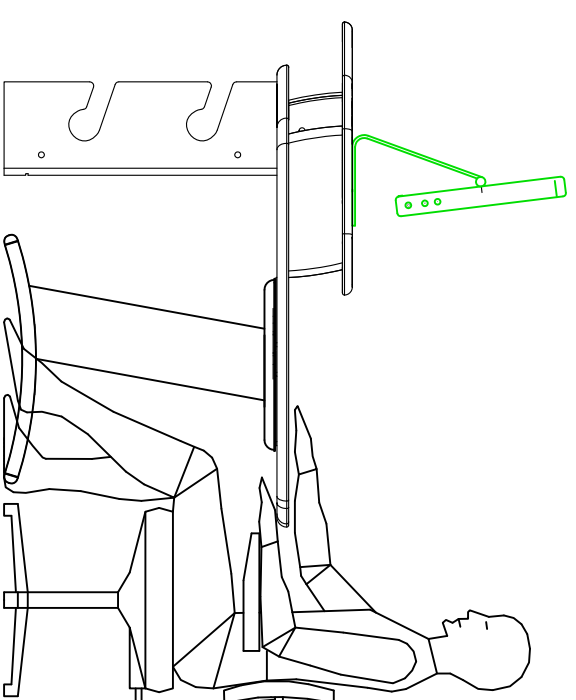

PROEDIT FULL SPECS

PLAN VIEW

FRONT ELEVATION

SIDE ELEVATION

		TITLE: PRO EDIT LAYOUT DATE: 10-06-08			
		CLIENT: AKA DESIGN PROJECT: VARIOUS DRAWN: INGRID DATE: 10-06-08		A MEMBER OF THE AKA GROUP	
WWW: www.akadesign.co.uk E-MAIL: info@akadesign.co.uk TEL: +44 (0)20 8829 9100 FAX: +44 (0)20 8829 9148		PREPARED BY: VARIOUS CHECKED BY: VARIOUS SCALE: 100 @ A1 REV: A		THE DESIGN AND DRAWING IS THE EXCLUSIVE PROPERTY OF AKA DESIGN LTD AND IS STAYING IN THE POSSESSION OF AKA DESIGN LTD. IT IS NOT TO BE REPRODUCED OR USED FOR ANY PURPOSES WITHOUT THE WRITTEN PERMISSION AND INDEMNITY OF AKA DESIGN LTD.	