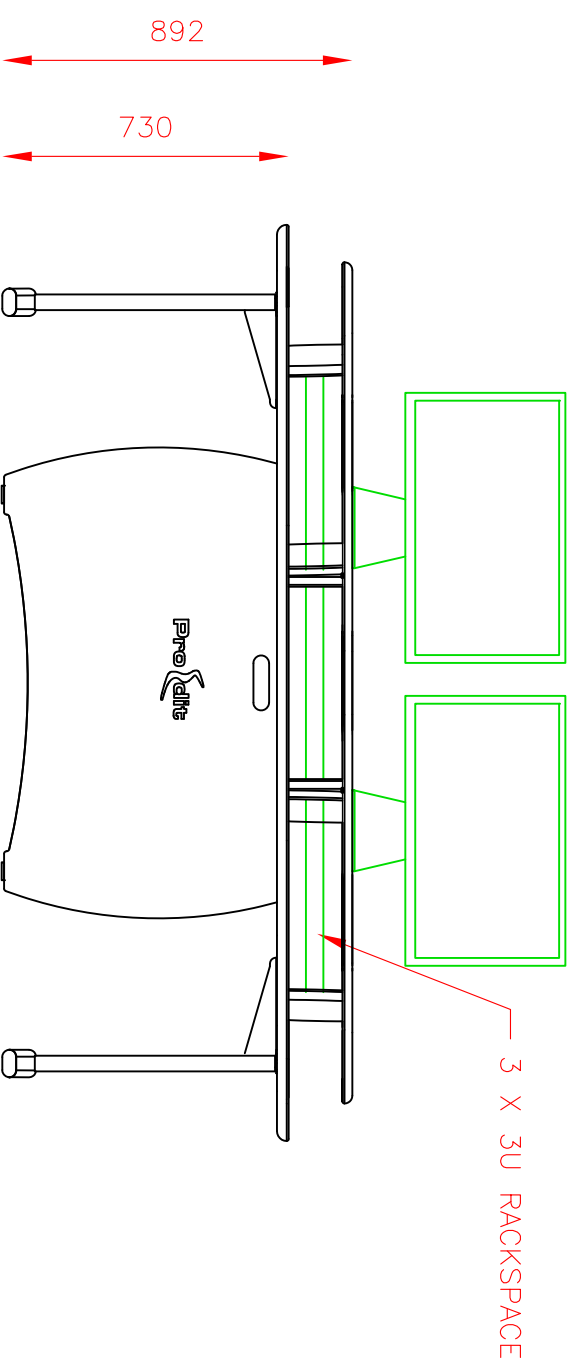

PROEDIT FULL SPECS

PLAN VIEW

FRONT ELEVATION

SIDE ELEVATION

		TITLE: PRO EDIT LAYOUT DATE: 10-06-08			
		CLIENT: AKA DESIGN PROJECT: VARIOUS DRAWN: INGRID DATE: 10-06-08		A MEMBER OF THE AKA GROUP	
WWW: www.akadesign.co.uk E-MAIL: info@akadesign.co.uk TEL: +44 (0)20 8829 9100 FAX: +44 (0)20 8829 9148		PREPARED BY: VARIOUS CHECKED BY: VARIOUS SCALE: 100 @ A1 REV: A		THE DESIGN AND DRAWING IS THE EXCLUSIVE PROPERTY OF AKA DESIGN LTD AND IS STAYING IN THE POSSESSION OF AKA DESIGN LTD. IT IS NOT TO BE REPRODUCED OR USED FOR ANY PURPOSES WITHOUT THE WRITTEN PERMISSION AND INDEMNITY OF AKA DESIGN LTD.	